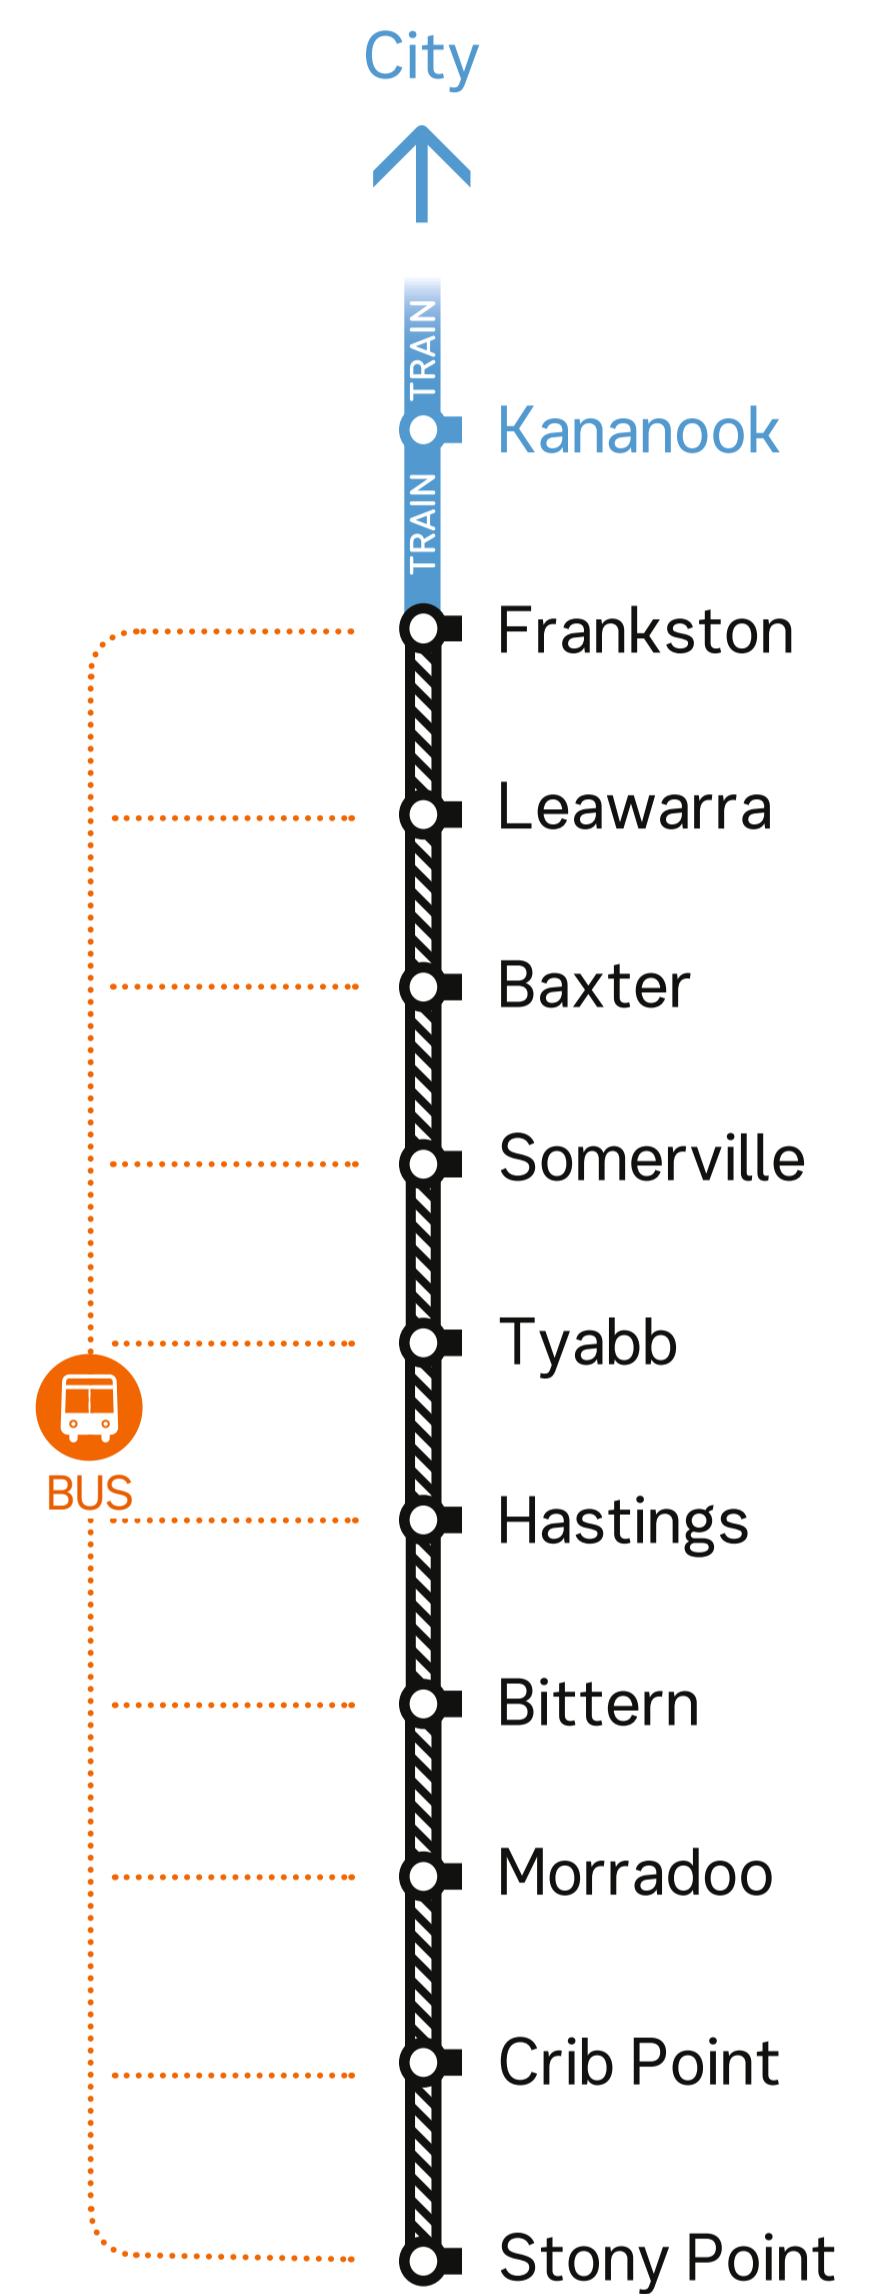

STONY POINT LINE

Buses replace trains

Friday 19 April to Tuesday 23 April

Buses replace trains between Frankston and Stony Point

Bus frequency		
Friday		
From city	6.24am, 6.55am to 8.50am, 9.21am, 9.33am	60 minutes
	10.47am to 11.28am, 12.47pm to 1.43pm, 2.47pm to 3.28pm, 4.47pm to 7.36pm	15 to 30 minutes
To city	7.39am to 8.04am, 9.35am to 12.03pm, 1.35pm to 4.35pm, 6.03pm to 6.29pm, 8.03pm to 8.30pm	30 to 60 minutes
Saturday		
From city	5.59am to 7am, 8.13am to 12.48pm	15 to 30 minutes
	1.42pm to 5.02pm, 5.26pm to 6.26pm	40 to 60 minutes
	7.12pm to 7.36pm	20 minutes
To city	7.19am to 8.05am, 9.09am to 11.40am, 12.29pm to 1.10pm	20 to 30 minutes
	1.50pm to 4.09pm	60 minutes
	4.31pm to 6.29pm, 8.04pm to 8.30pm	20 to 30 minutes
Sunday		
From city	6.24am, 6.55am to 8.50am	60 minutes
	9.21am to 9.33am	10 minutes
	10.47am to 1.43pm, 2.47pm to 3.28pm, 4.47pm to 5.46pm, 7.17pm to 7.36pm	15 to 30 minutes
To city	7.39am to 10.25am, 11.35am to 12.03pm, 1.35pm to 2.25pm, 3.35pm to 4.35pm	20 to 30 minutes
	6.03pm to 6.29pm, 8.03pm to 8.30pm	20 to 30 minutes
Monday		
From city	5.59am to 7am, 8.13am to 9.13am, 10.11am to 11.05am, 11.42am to 2.23pm, 3.17pm	15 to 30 minutes
	3.56pm to 5.02pm, 5.26pm to 6.26pm, 7.12pm, 7.36pm	60 minutes
To city	7.19am to 8.05am, 9.09am to 11.40am, 12.29pm to 1.10pm	20 to 30 minutes
	1.50pm to 3.45pm	60 minutes
	4.09pm to 4.50pm, 6.04pm to 6.29pm, 8.04pm	20 to 30 minutes
Tuesday		
From city	6.42am to 10.34am, 12.06pm to 1.20pm, 2.10pm to 4.15pm, 5.59pm to 7.20pm	30 to 60 minutes
To city	5.17am to to 11.44am, 1.20pm to 1.44pm, 3pm to 3.24pm, 4.40pm to 7.26pm	30 to 60 minutes