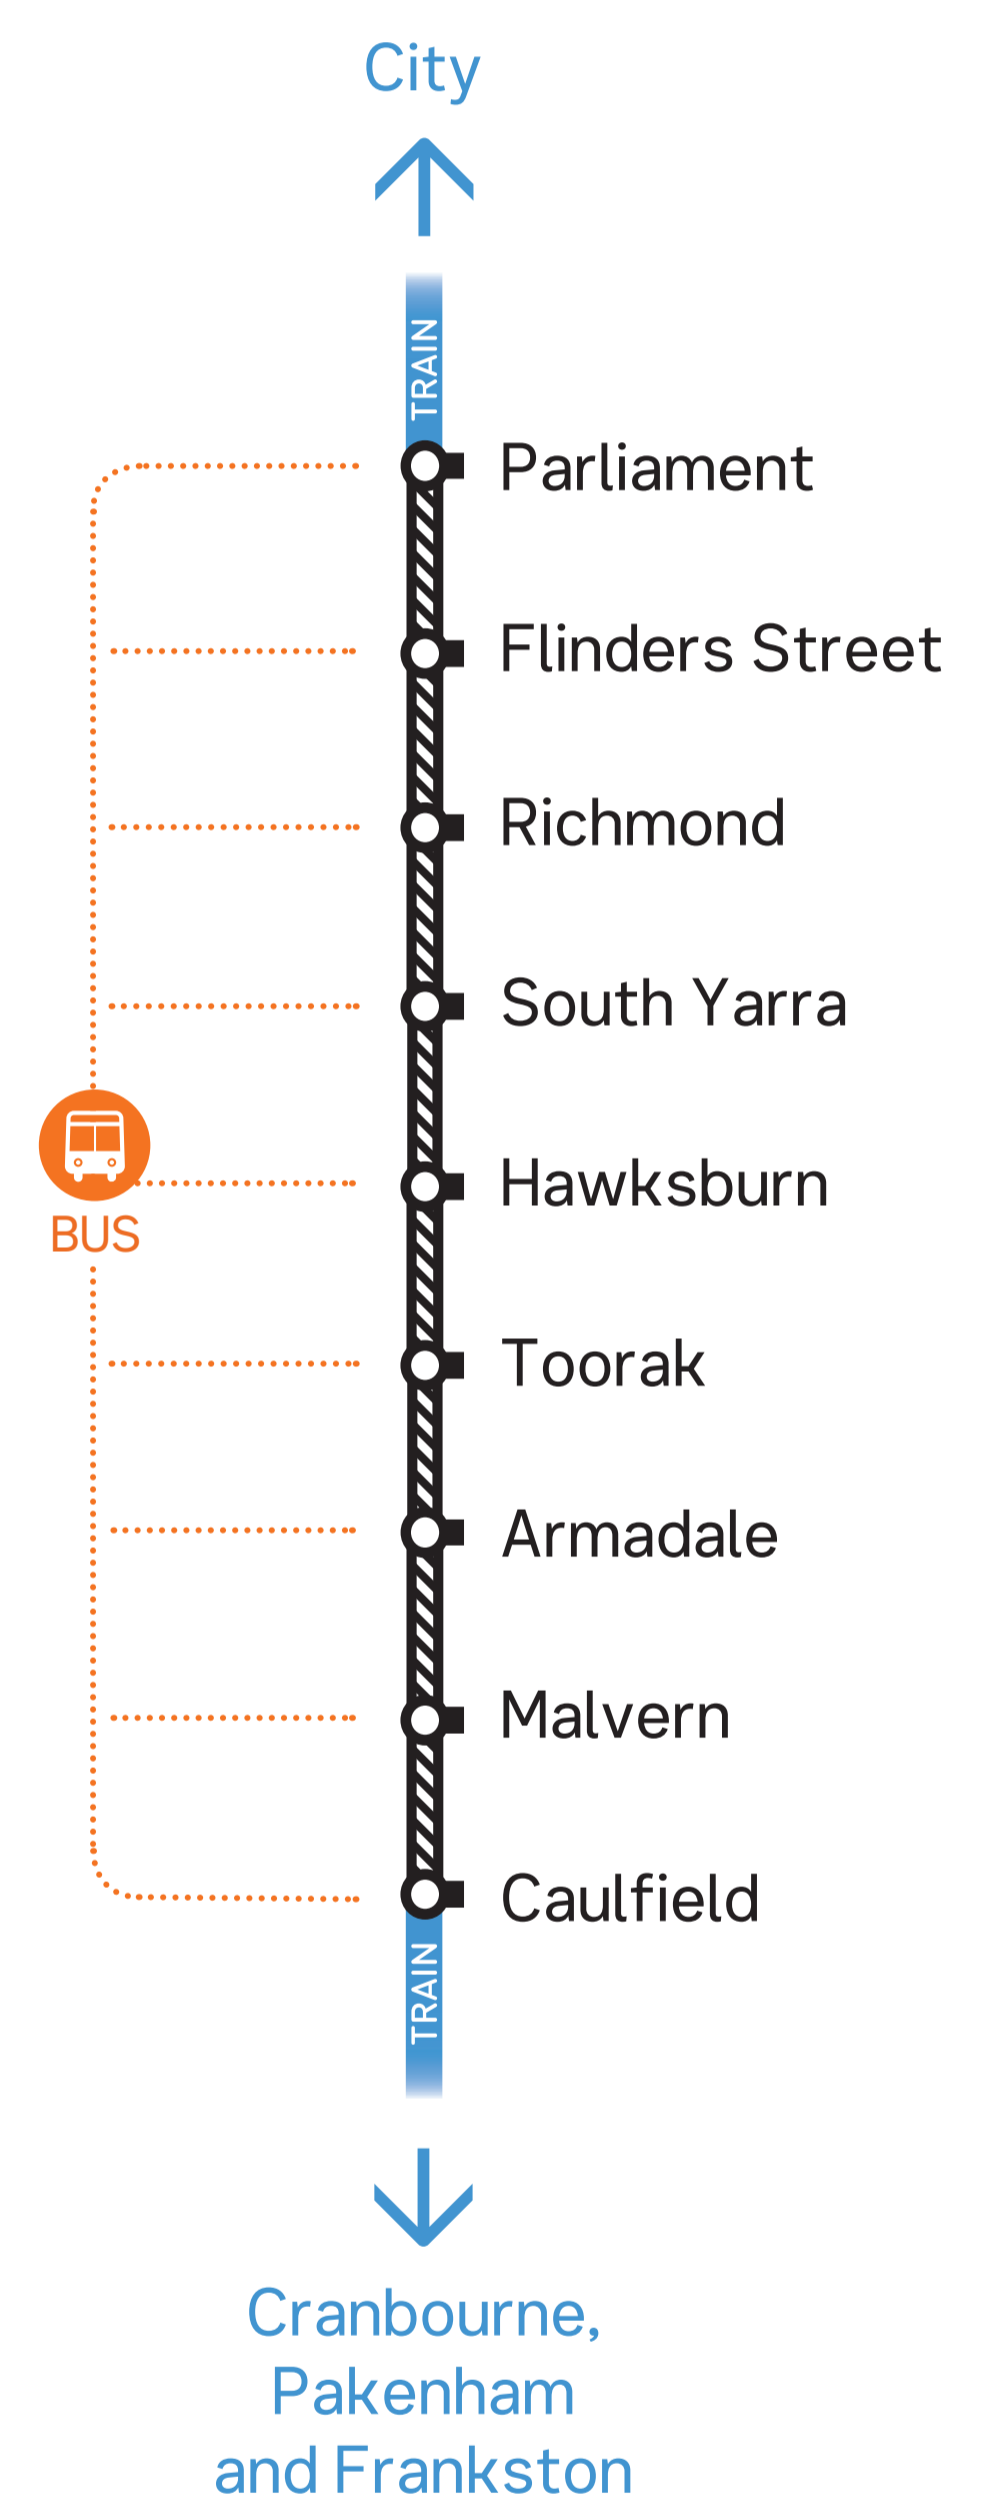

CRANBOURNE, PAKENHAM AND FRANKSTON LINES

Buses replace trains

From 8.10pm Friday 14 June to last train Sunday 16 June

Buses replace trains between Parliament, Flinders Street and Caulfield

Bus frequency		
Friday		
From city, Flinders Street stopping all stations to Caulfield		
8.12pm to 9.47pm, 9.55pm		10 minutes
10.15pm to 11.42pm		30 minutes
To city, Caulfield stopping all stations to Flinders Street		
8.30pm to 10.50pm		10 minutes
11.07pm to 11.50pm		20 minutes
Saturday		
From city, Flinders Street stopping all stations to Caulfield		
12.05am to 4.03am		30 minutes
4.18am to 7.03am		10 to 15 minutes
From city, Parliament stopping all stations to Caulfield		
7.18am to 9.55pm		10 to 15 minutes
From city, Flinders Street stopping all stations to Caulfield		
10.05pm to 11.55pm		10 to 15 minutes
To city, Caulfield stopping all stations to Flinders Street		
12.20am to 12.56am, 1.16am, 1.36am to 2.11am, 3.06am to 5.06am		30 minutes
5.16am to 6.16am		10 minutes
To city, Caulfield stopping all stations to Parliament		
6.26am to 9.01pm		10 to 15 minutes
To city, Caulfield stopping all stations to Flinders Street		
9.16pm to 11.51pm		15 minutes
Sunday		
From city, Flinders Street stopping all stations to Caulfield		
12.05am to 12.35am		10 minutes
1am to 4.03am		30 minutes
4.18am to 6.33am, 6.43am, 6.53am		15 minutes
From city, Parliament stopping all stations to Caulfield		
7.08am to 11.55pm, 12.26am		10 to 15 minutes
To city, Caulfield stopping all stations to Flinders Street		
12.01am to 1.01am, 1.21am to 1.36am		15 minutes
2.11am to 2.41am, 3.06am to 5.06am		30 minutes
5.21am to 6.06am		15 minutes
To city, Caulfield stopping all stations to Parliament		
6.21am to 12.01am		10 to 15 minutes

Replacement bus departure times are approximate only and scheduled to run to the normal train timetable as closely as possible, subject to local traffic conditions.

Plan your journey at ptv.vic.gov.au or call 1800 800 007.