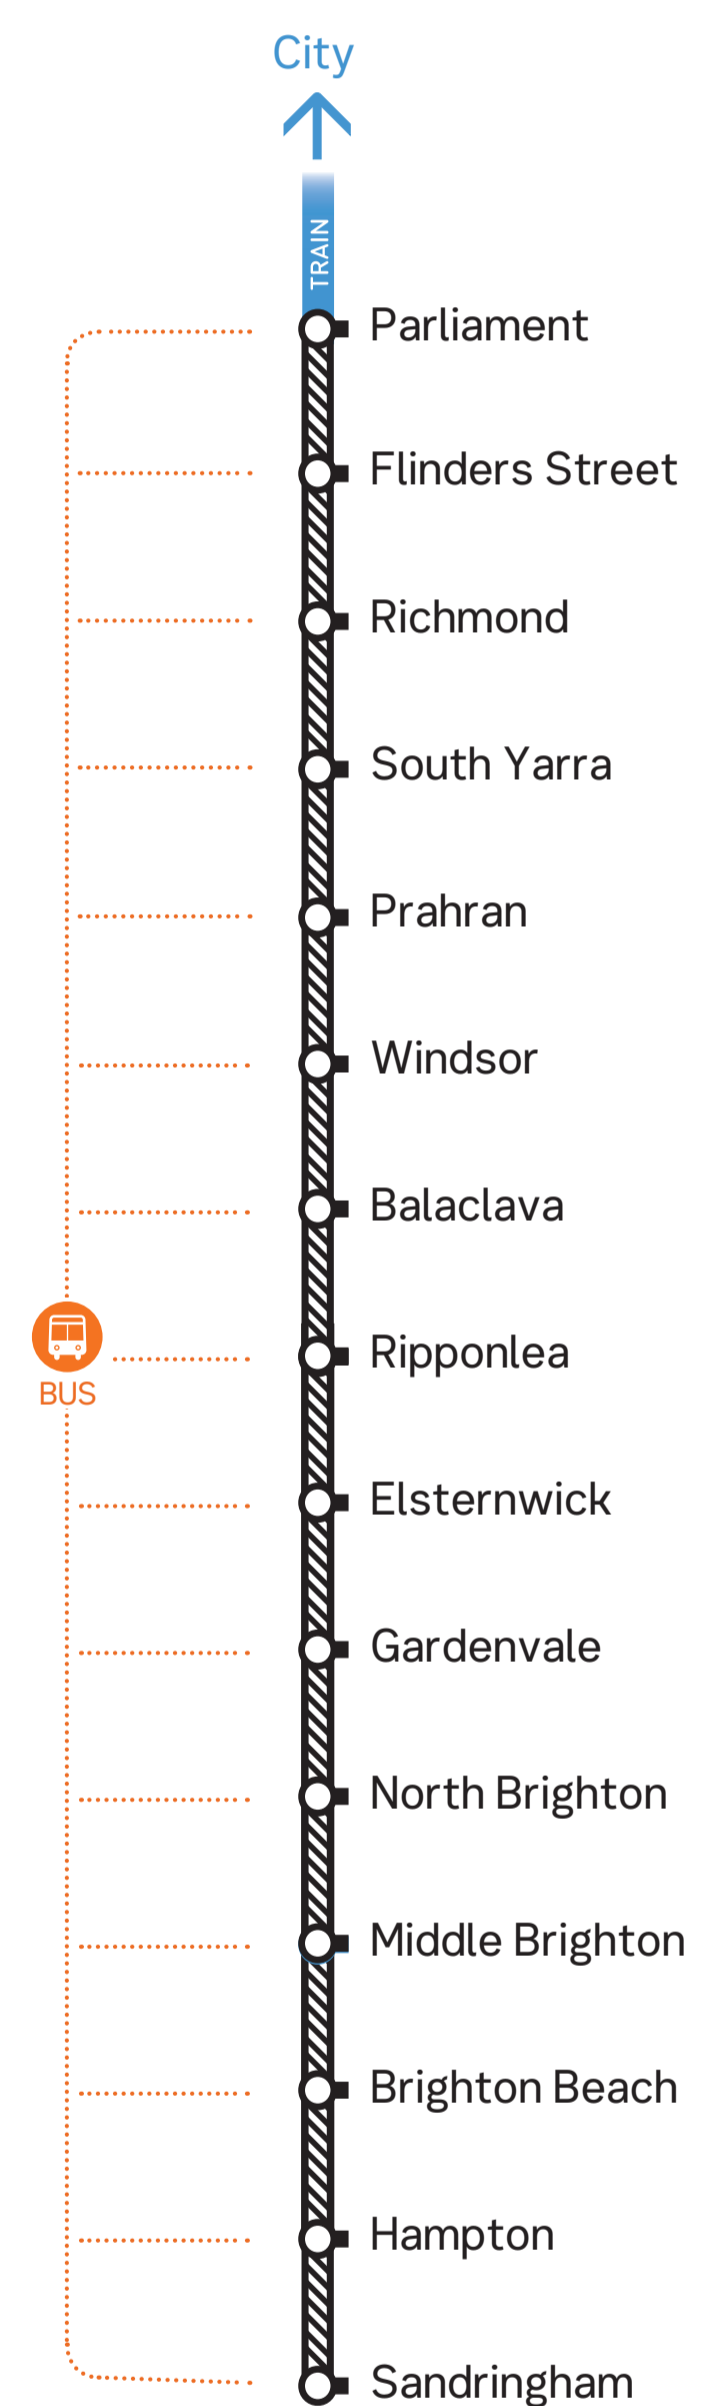

From city, Flinders Street stopping all stations to Elsternwick

12.45am, 1.25am to 4.20am, 4.45am	60 minutes
5.05am to 6.35am, 6.55am	30 minutes

From city, Flinders Street express to Elsternwick, stopping all stations to Sandringham

12.35am, 1.05am, 1.45am to 3.40am	60 minutes
4.10am to 6.55am	20 to 30 minutes

From city, Parliament stopping all stations to Elsternwick

7.10am to 9.50pm	10 to 20 minutes

From city, Parliament express to Elsternwick, stopping all stations to Sandringham

7.20am to 9.40pm	10 to 20 minutes

From city, Flinders Street stopping all stations to Elsternwick

10.15pm to 11.55pm	20 minutes

From city, Flinders Street express to Elsternwick, stopping all stations to Sandringham

9.55pm to 11.55pm	20 minutes

To city, Elsternwick stopping all stations to Flinders Street

1.45am to 4.45am	60 minutes
5.18am to 6.18am	30 minutes

To city, Sandringham stopping all stations to Elsternwick, express to Flinders Street

1.40am then 2.10am to 4.10am	60 minutes
4.43am to 5.43am	30 minutes

To city, Elsternwick stopping all stations to Parliament

6.48am to 9.08pm	10 to 20 minutes

To city, Sandringham stopping all stations to Elsternwick, express to Parliament

6.13am to 8.33pm	10 to 20 minutes

To city, Elsternwick stopping all stations to Flinders Street

9.28pm to 11.48pm	20 minutes

To city, Sandringham stopping all stations to Elsternwick, express to Flinders Street

8.53pm to 11.53pm	20 minutes