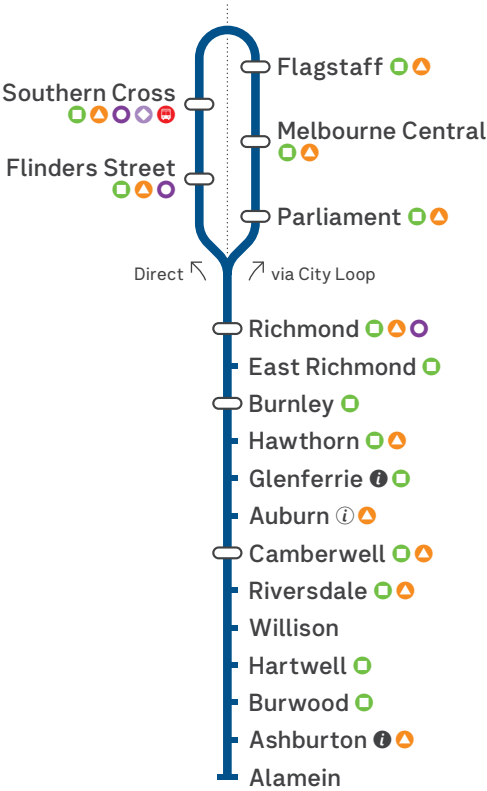

Alamein line

Zone 1

Key

- Customer service hub (staffed first to last train)
- Tram
- Customer service hub
- Interchange station
- Bus
- Regional Train
- Regional Coach
- SkyBus