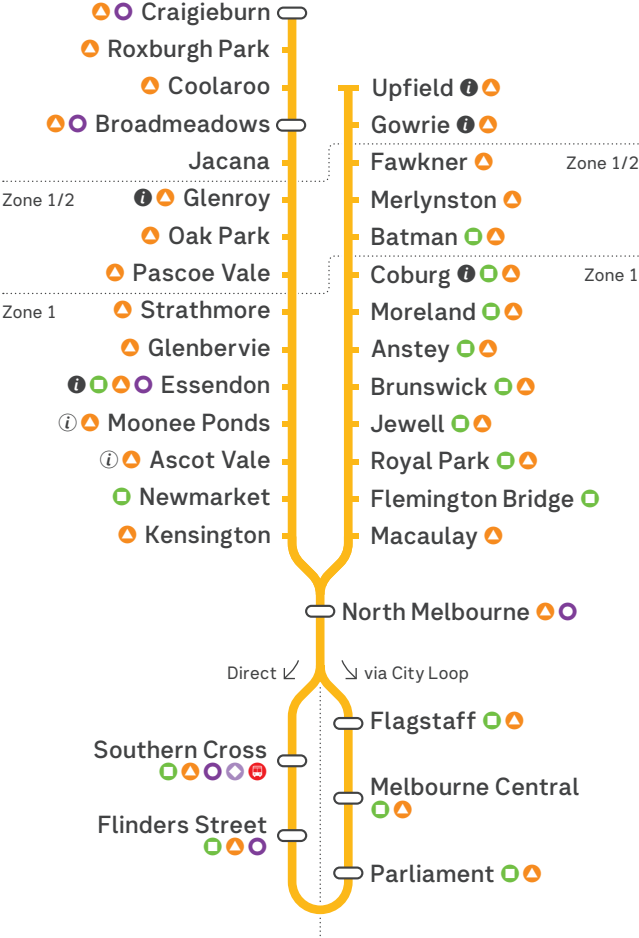

Craigieburn and Upfield lines

Zone 2

Key

- Customer service hub (staffed first to last train)
- Interchange station
- Regional Train
- Customer service hub
- Tram
- Regional Coach
- Bus
- SkyBus