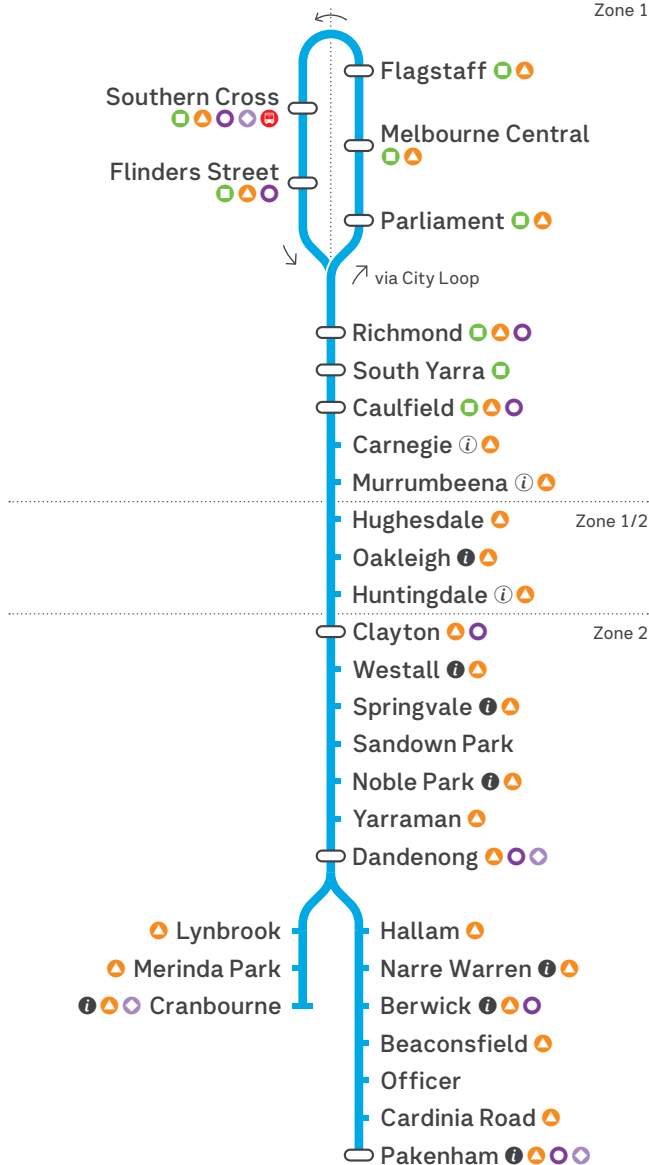

# Cranbourne and Pakenham lines

Zone 1

## Key

- Customer service hub (staffed first to last train)
- Customer service hub
- Interchange station
- Tram
- Bus
- Regional Train
- Regional Coach
- SkyBus