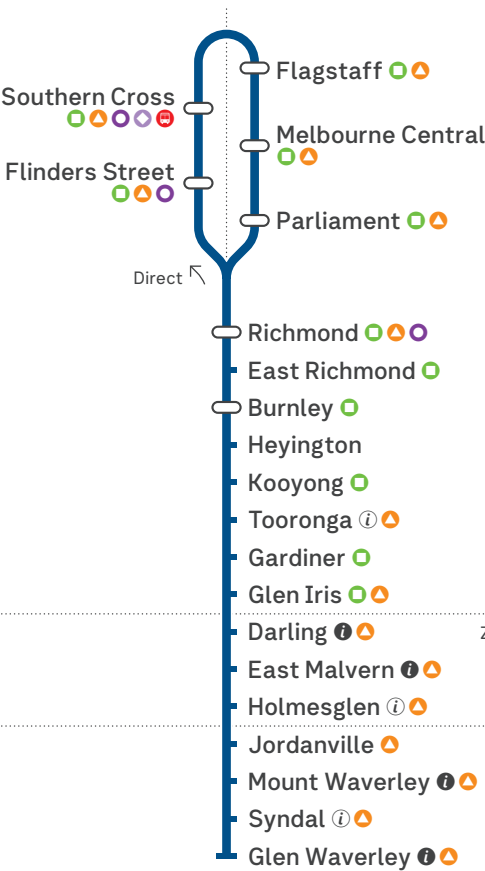

# Glen Waverley line

Zone 1

## Key

- Customer service hub (staffed first to last train)
- Customer service hub
- Interchange station
- Tram
- Bus
- Regional Train
- Regional Coach
- SkyBus