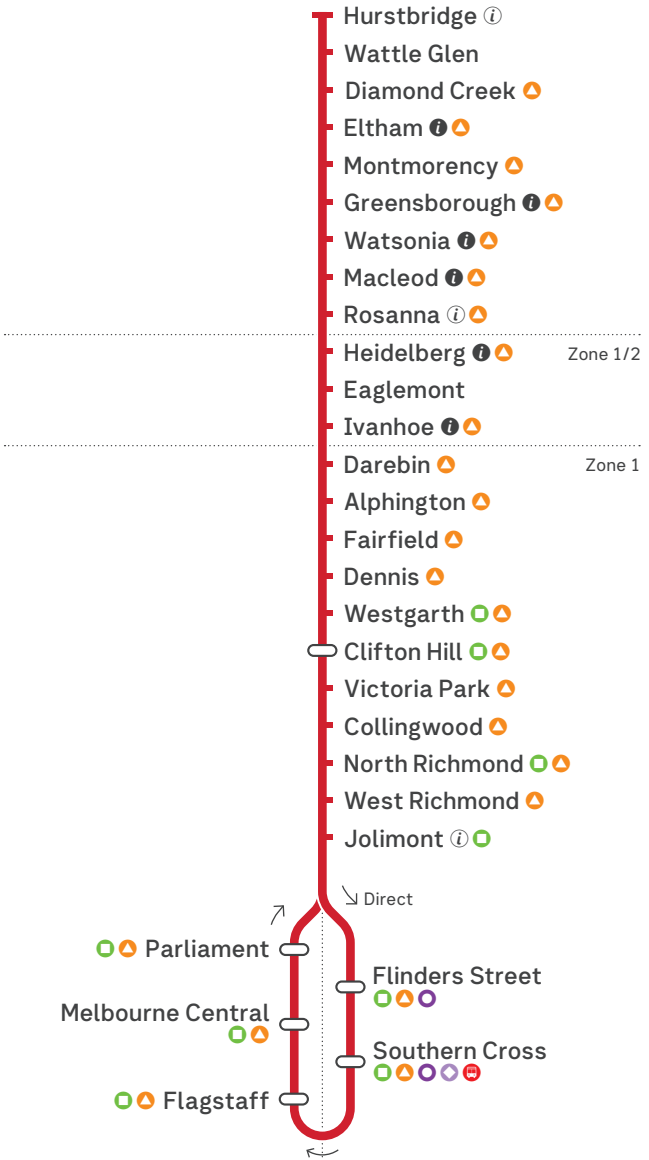

Hurstbridge line

Zone 2

Key

- i** Customer service hub (staffed first to last train)
- i** Customer service hub
- ◻** Interchange station
- ◻** Tram
- ▲** Bus
- ◻** Regional Train
- ◻** Regional Coach
- ◻** SkyBus