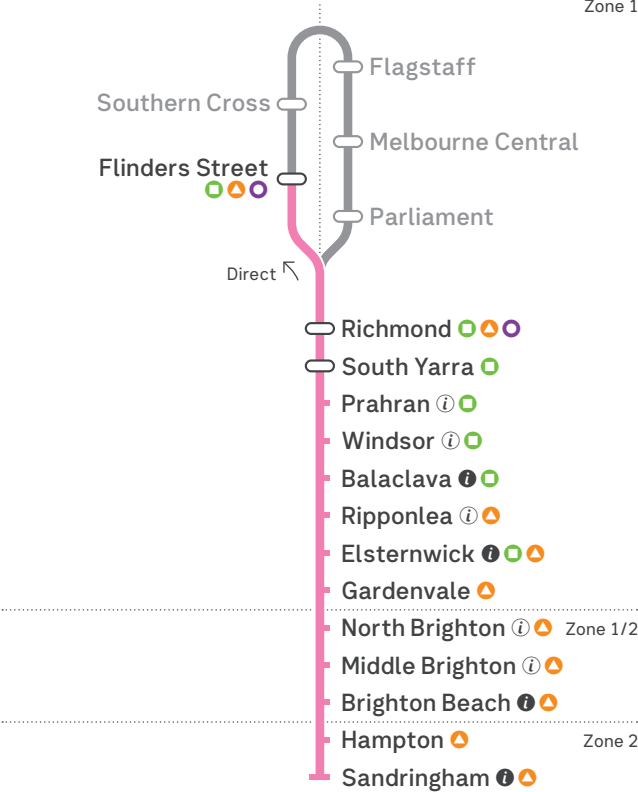

Sandringham line

Zone 1

Key

- i** Customer service hub (staffed first to last train)
- i** Customer service hub
- o** Interchange station
- Not serviced by line
- Tram
- Bus
- Regional Train
- Regional Coach
- SkyBus