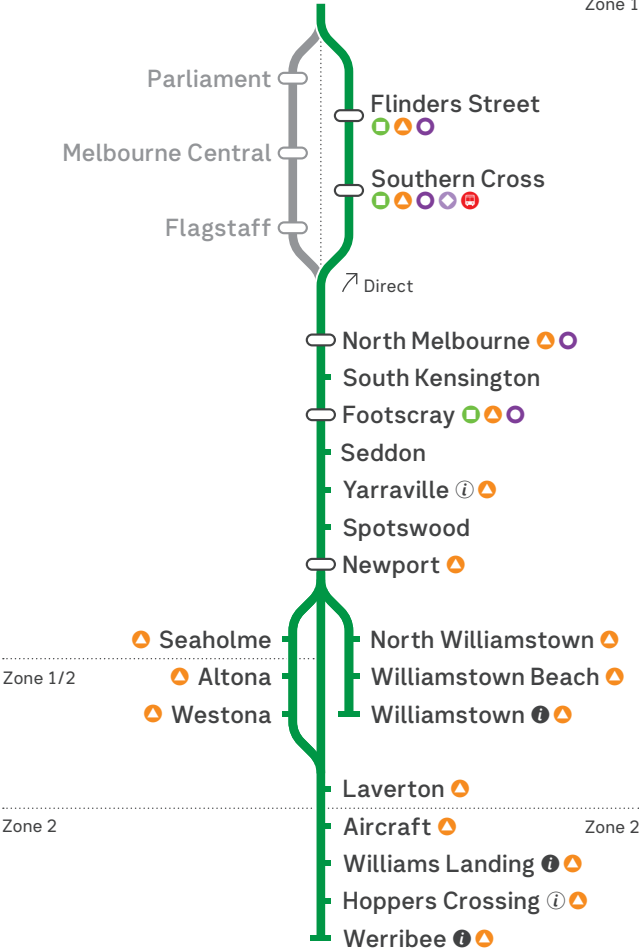

Werribee and Williamstown lines

Zone 1

Key

- Customer service hub (staffed first to last train)
- Customer service hub
- Interchange station
- Not serviced by line
- Tram
- Bus
- Regional Train
- Regional Coach
- SkyBus